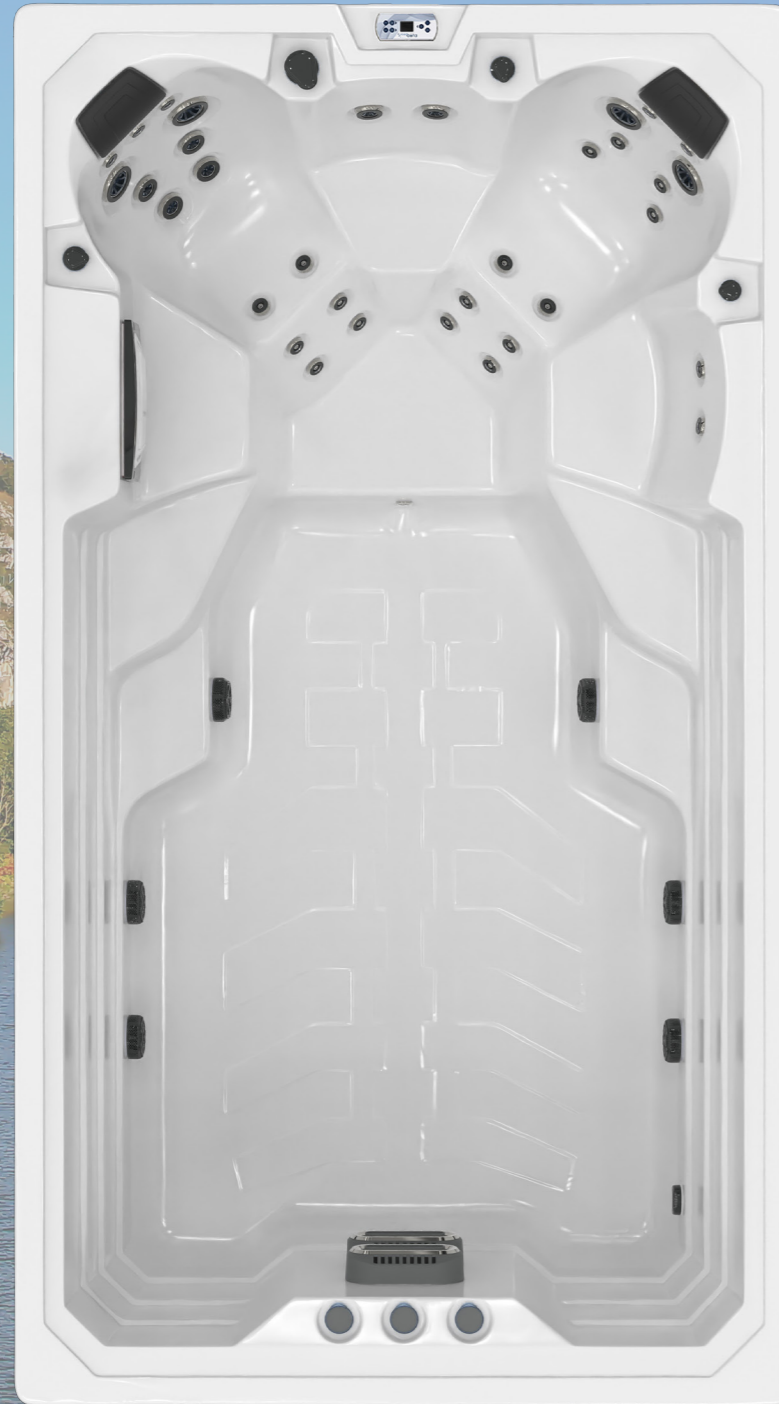

ELBA

SWIM SPA

4 person, 3500 l, 3962 × 2200 × 1200 mm

Elba Deluxe Edition

Elba Deluxe specifications	
Measurements (L × W × H)	3962 × 2200 × 1200 mm
Loungers / Seats	4 seats / 1 swimmer
Net weight (kg) / Water volume (l)	~ 900 kg / 3500 l
Frame	Stainless steel
Material	Fiberglass reinforced acrylic
Acrylic color	ARCTIC White
WibeSide™ cabinet	Full cabinet or Semi-inground
Insulation	ARCTIC MAX gap free
Total number of jets	33 pcs
Riverjet	2 pcs
Cup holder with fountain	3 pcs
Water diverter	1 pc
Air regulators	2 pcs
Headrests	2 pcs
Underwater lighting	Exclusive waterline RGB spot
Power requirement	3 × 16 A / 400 V / 50 Hz
Control box + panel	Gecko (IN.YE-3) - K500
Heater	1 pc (3kW)
Pumps	3 x 3 HP single speed + circ. pump
Filter	2 pcs Superfine filter
Water conditioner	Ozmix ECO
Spa cover	Standard Blacktex cover Option: rollcover

Elba Cinema Edition

Elba Cinema upgrade	
Tablet holder	1 pc
Sound system	MyMusic 2.0
Control panel	EasyTouch

Massage therapy with full body massage for two persons